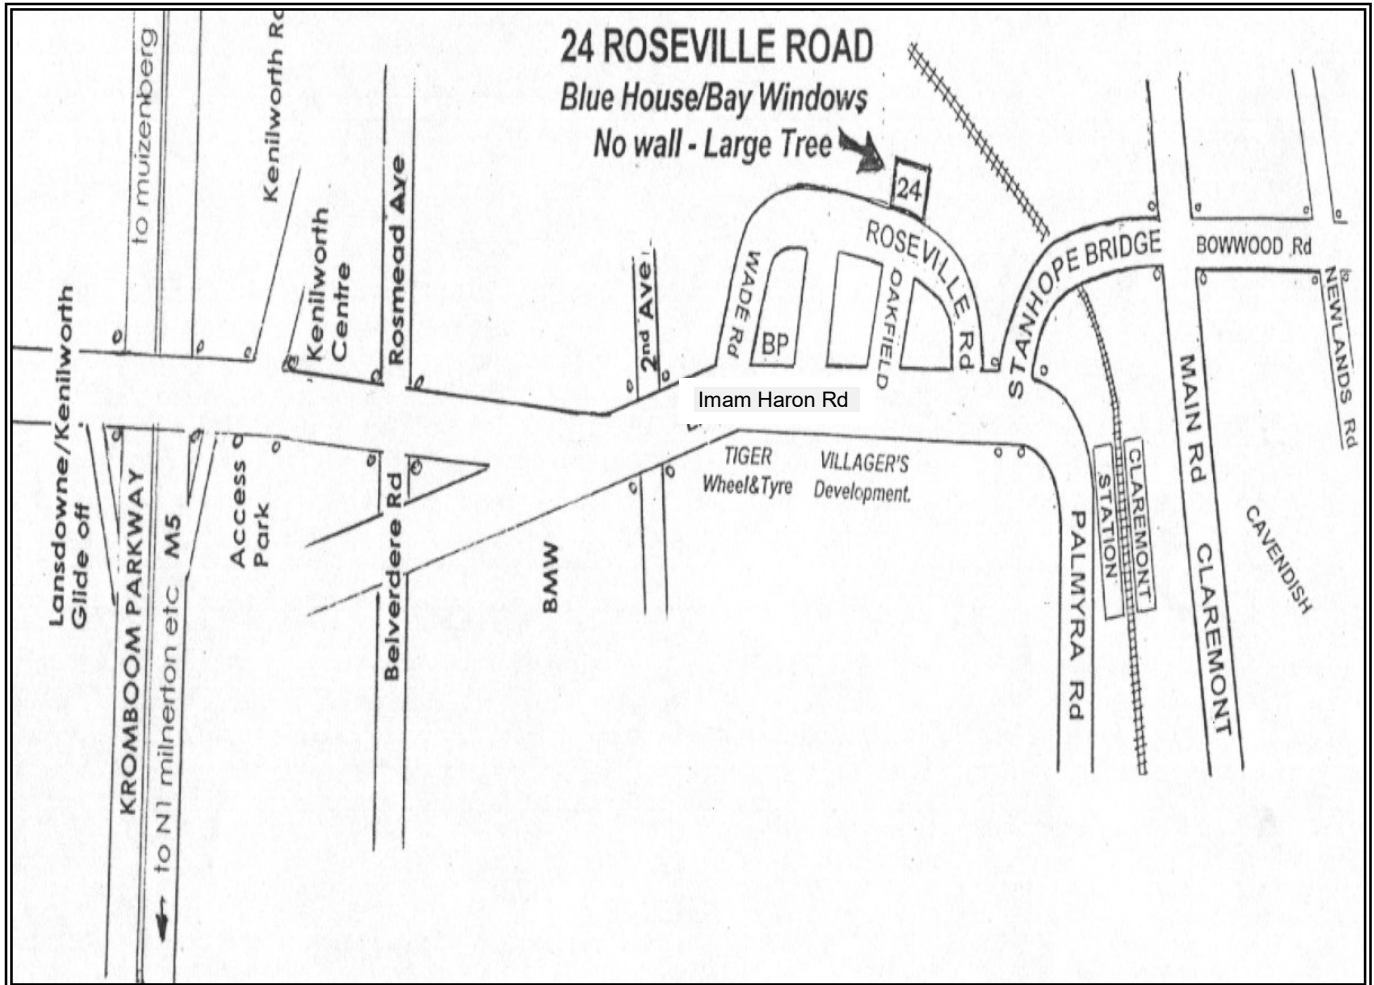

Lynn Crossland
Psychometrist
24 Roseville Rd, Claremont
Tel: 078 150 7241

PLEASE NOTE: We have a neighbour who becomes distressed when anyone parks outside or opposite his property, so please do not stop or park outside number 26.

Directions from Main Road (Claremont)

Turn into Stanhope Road and cross the railway bridge. At the traffic lights (T-junction) turn right into Imam Haron Road (formerly Landsdowne Road). Take the 4th right turn into Wade Road (just before Abbots College). Wade becomes Roseville as it curves sharply to the right. Number 24 is about half way down the road on the left hand side (blue house with off-street parking in front).

Directions from Rosemead Avenue

Turn left into Chichester Road. Turn left into Imam Haron Road (formerly Landsdowne Road). Pass a school, post office and police station on the left. Immediately after Abbots College turn left into Wade Road. Wade becomes Roseville as it curves sharply to the right. Number 24 is about half way down the road on the left hand side (blue house with off-street parking in front).

Directions from the M5

Take exit 15 from the M5 (Racecourse Road, Doncaster Road, Kenilworth). Turn towards the mountain and travel along Doncaster which becomes Chichester. Follow Chichester, crossing a number of traffic lights, until you come to a T-junction. Turn left into Imam Haron Road (formerly Landsdowne Road). Pass a school, post office and police station on the left. Immediately after Abbots College turn left into Wade Road. Wade becomes Roseville as it curves sharply to the right. Number 24 is about half way down the road on the left hand side (blue house with off-street parking in front).